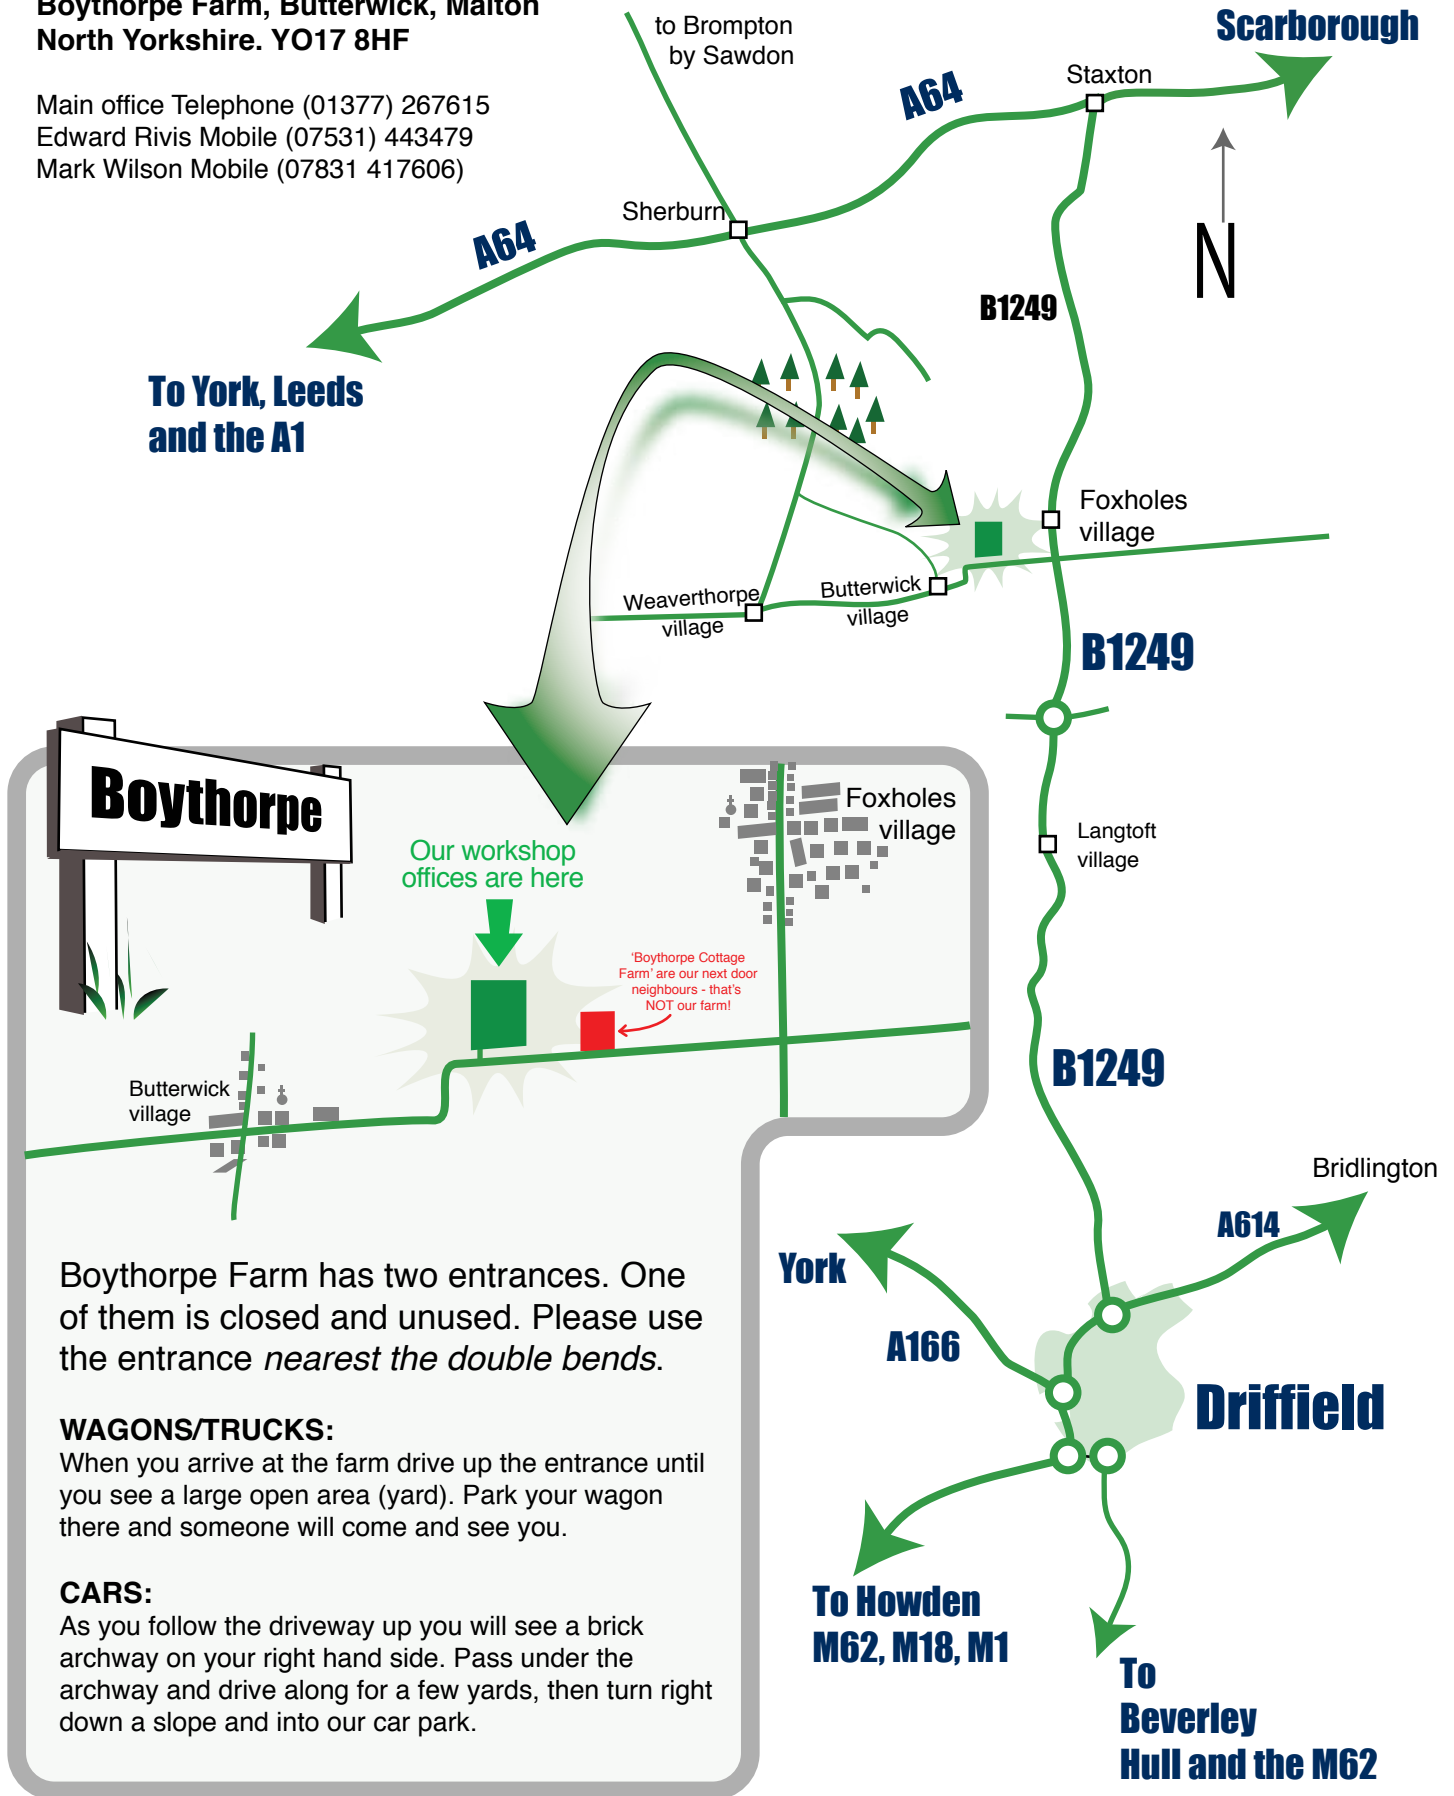

# HOW TO FIND US

**WARNING:** If you enter our postcode into a sat-nav it'll take you to the middle of Butterwick village, which is wrong! Our farm is situated halfway between Butterwick and Foxholes, as shown on the map below.

Our offices & workshop are located at:  
**Boythorpe Farm, Butterwick, Malton**  
**North Yorkshire. YO17 8HF**

Main office Telephone (01377) 267615  
 Edward Ravis Mobile (07531) 443479  
 Mark Wilson Mobile (07831 417606)

Boythorpe Farm has two entrances. One of them is closed and unused. Please use the entrance *nearest the double bends*.

**WAGONS/TRUCKS:**

When you arrive at the farm drive up the entrance until you see a large open area (yard). Park your wagon there and someone will come and see you.

**CARS:**

As you follow the driveway up you will see a brick archway on your right hand side. Pass under the archway and drive along for a few yards, then turn right down a slope and into our car park.